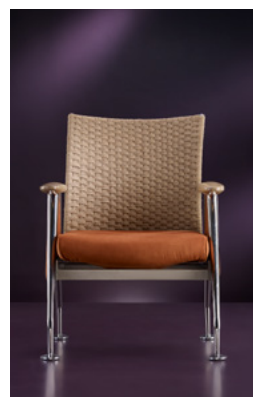

Icon Jute  
Icon

Extend your natural and humble vibes to your office with Icon! Jute woven back, leather upholstered seat, compressed wood armrests and the conical stainless steel pipe frames are some of its striking features. Well-suited for director's cabins and top-end executive's conference rooms, Icon is apt for any classic or contemporary office environment. Its oval armrest and an ergonomically contoured sleek Jute woven back gives it the much-desired elegance. To further complete the look we have added a revolving base made of the same conical pipes that taper artistically to complement the whole humble Indian vibe!

Icon Jute

Icon Jute

Our new addition in the range, Icon couch is natural, humble and seamless! Right from its upholstered leather seat, Jute woven back to long elongated, compressed wood handles, everything amalgamates seamlessly and extends the same down-to-earth aura. The collection includes a single and two-seater sofas with centre/corner table — most suitable for director's cabins, lounge and waiting areas.

## Icon Jute

A functional take on our popular jute woven Icon, this one comes with cushioned back upholstered in chic leather or exquisite fabric of your choice. The smartly stitched back cushions add comfort to this version. Well-suited for directors and top-end executives. The intelligent design and carefully detailed components like handcrafted compressed wood armrests and conical steel pipe frame and stand remain the essence of this chair.

Icon

Icon

To complete the whole Iconic look, we have added the Icon sofa to this collection. It's chic leather upholstery, with comfortable cushioned back makes it appealing for the director's and executive's lounge and waiting area. You can also add it in your private meeting chambers with the corner and centre table from the same collection.