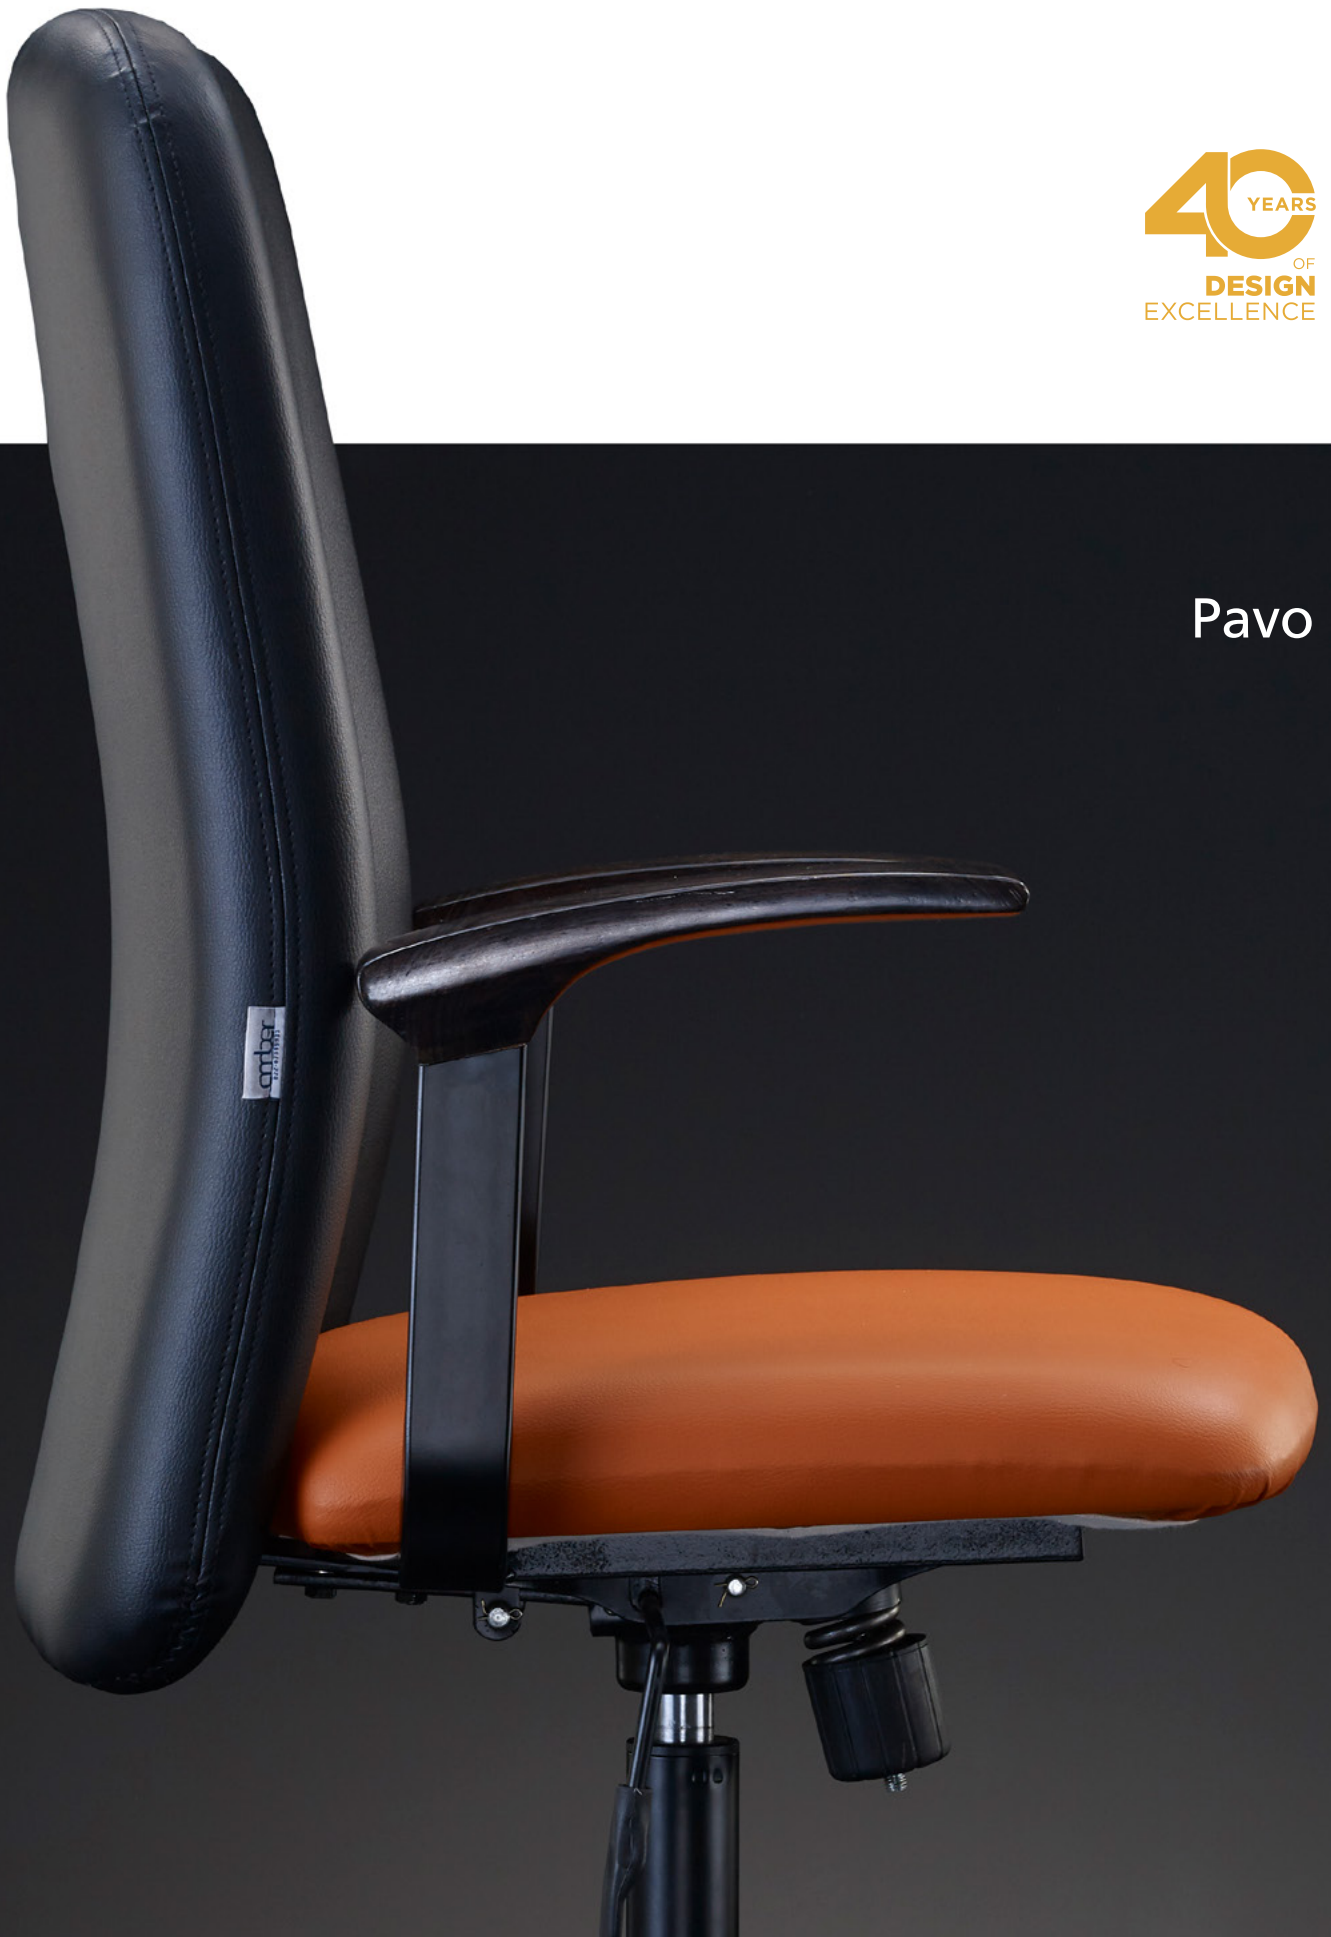

amber
DESIGN, THROUGH DETAIL

40 YEARS
OF
DESIGN
EXCELLENCE

Pavo

Pavo, a minimalist and contemporary design by Amber, was primarily introduced for the in-house Staff and was subsequently included in the product line on strong recommendations from our visitors and clients. It's very comfortable and perfectly contoured Seat and Back with its soft chamfered edges makes the product one of its kind. The cantilevered armrests and our semi-oval shaped metal embossed revolving base compliments this chair. The Pavo series provides the User with a wide range of products from the High back, Medium back and Low back Chair. The User is also given a choice of cushioned Back, nylon mesh Back and interlacing PVC.

Pavo

The Pavo cantilevered arm is an inspiration derived by the designer from the Camel's neck, having support and joinery only at one end. The open end allows the User better seating comfort and flexibility of movement, thus increasing his productivity.

Pavo

The Pavo family includes cantilevered base chairs, with and without armrests. These see-through frames have an impressive view from the sides and are best suited for the visitor and informal seating. A continuous running seating is also designed with a cantilevered base frame for the waiting areas. These can be customised to suit the users' requirements.